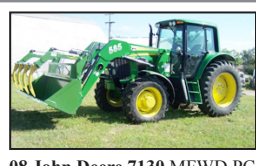

08 John Deere 7130 MFWD PC left rev 430 hours New Koyker 585 loader grapple, joystick